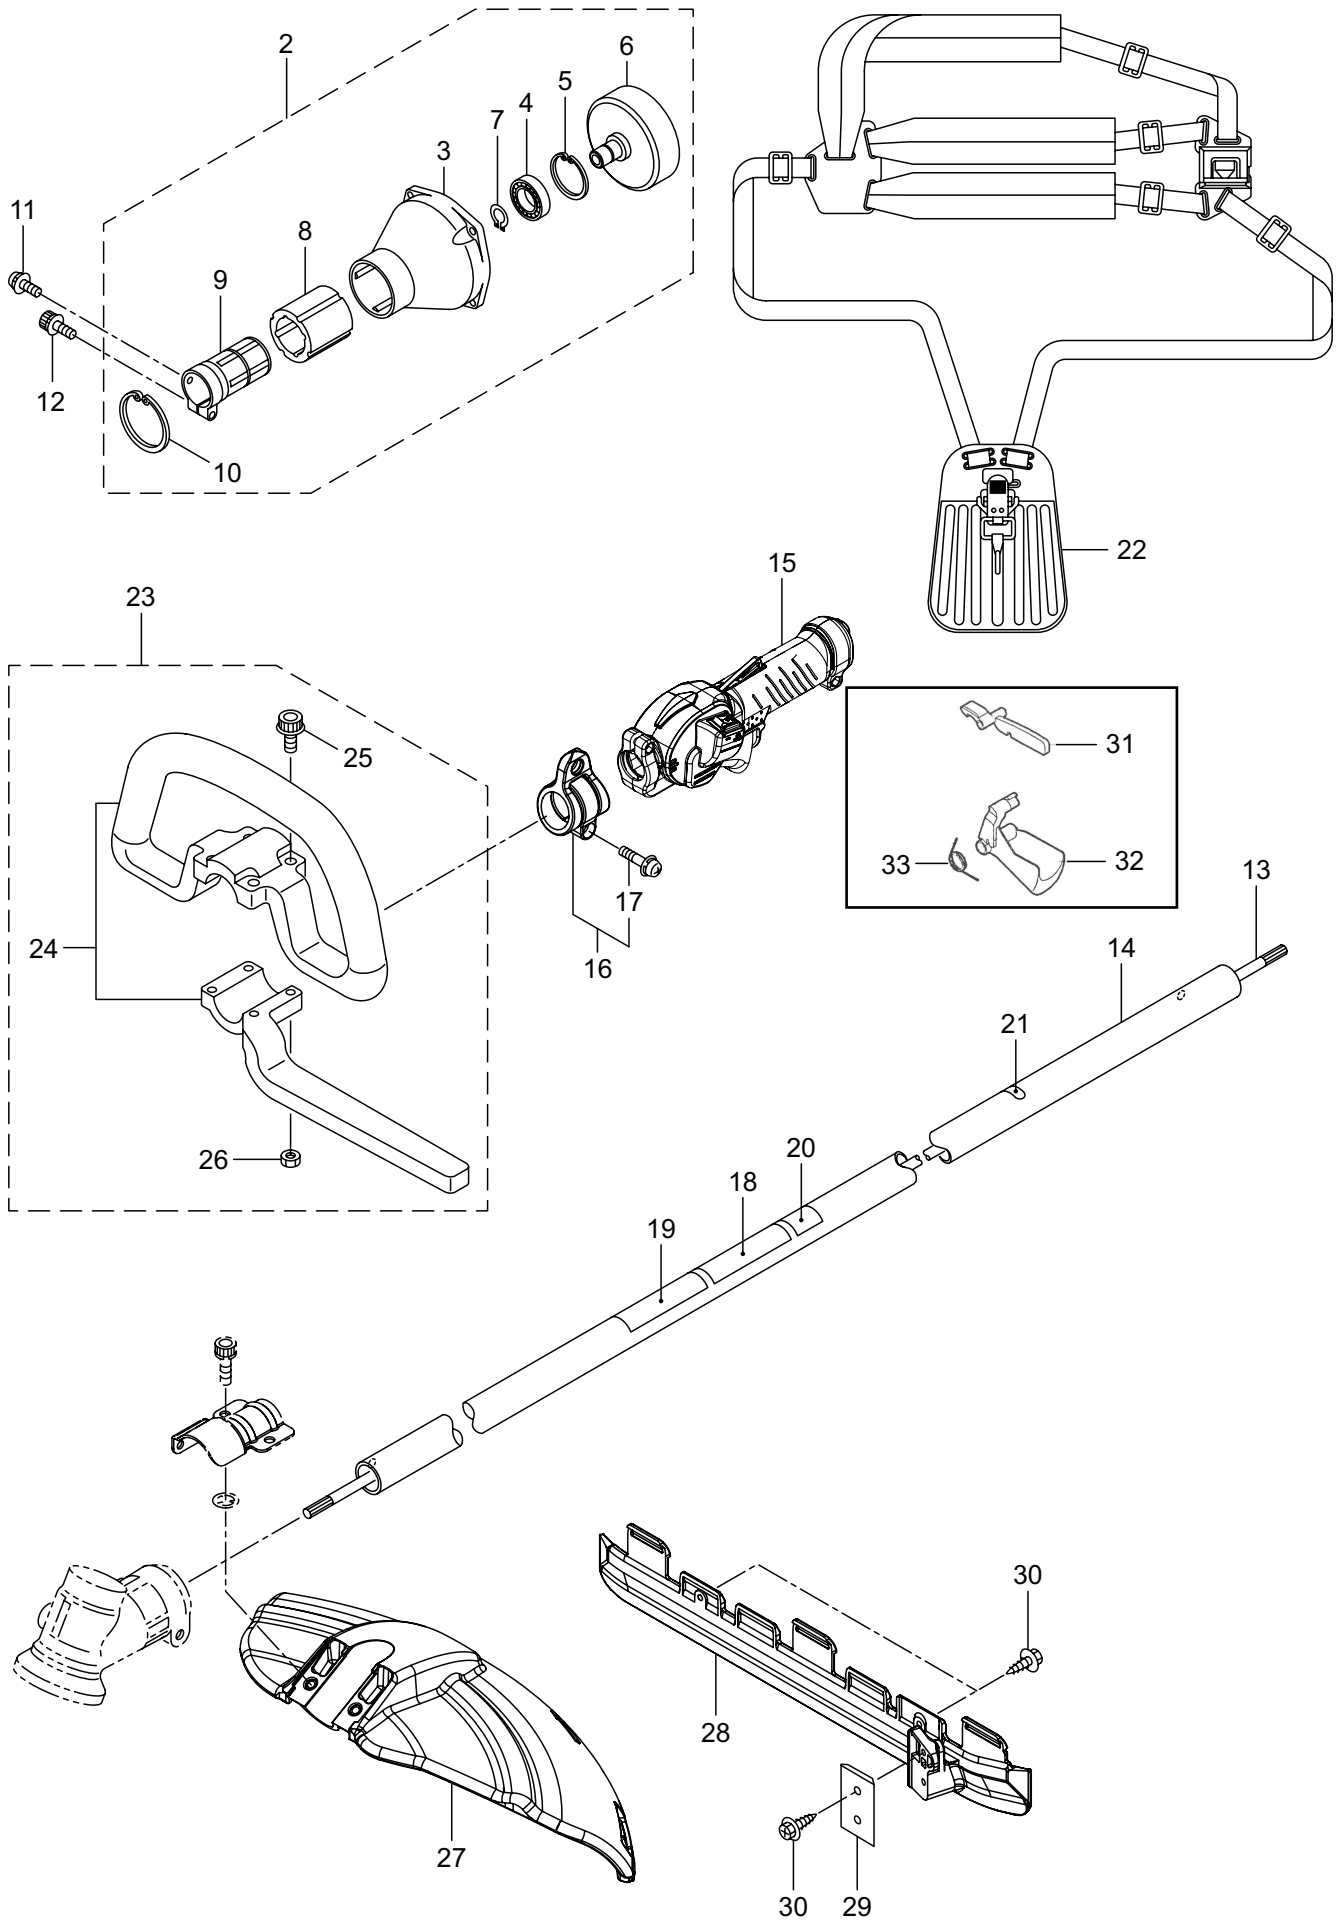

### CONTENTS

1. MAIN BODY .....	1 ~ 2
2. GEARCASE.....	3 ~ 4
3. ENGINE.....	5 ~ 8
4. RECOIL STARTER .....	9 ~ 10
5. CARBURETOR, FUEL TANK .....	11 ~ 12
6. ACCESSORIES .....	13 ~ 14

2019. 03.

P/N 524743

1. MX36E  
MAIN BODY

Ref. No.	Part No.	Part Name	Q'ty	Remarks
1-1	364788	MX36E	1	
1-2	560548	Clutch Case Ass'y	1	Incl.3-10
1-3	560482	Clutch Case	1	
1-4	140474	Bearing	1	#6202ZZ
1-5	012380	Snap Ring	1	#35
1-6	560483	Clutch Drum	1	
1-7	012384	Snap Ring	1	#15
1-8	560484	Buffer	1	
1-9	560549	Driveshaft Tube Adapter	1	
1-10	065601	Snap Ring	1	H45
1-11	560486	Screw	1	M5x10
1-12	560487	Cap Screw	1	M6x30
1-13	560515	Driveshaft Ass'y	1	
1-14	560550	Driveshaft Tube	1	
1-15	560454	Throttle Trigger	1	
1-16	560554	Hanging Bracket Ass'y	1	Incl.17
1-17	560496	Screw	1	M5x25
1-18	560588	Label	1	MX36E
1-19	560579	Label	1	
1-20	560580	Label	1	116dBA
1-21	560522	Label	1	
1-22	560583	Hanging Strap Ass'y	1	
1-23	232131	Loop Handle Ass'y	1	Incl.24-26
1-24	222520	Loop Handle	1	
1-25	215608	Cap Screw	4	M5x30x16
1-26	081027	Nut	4	M5
1-27	560347	Safety Cover	1	
1-28	234999	Cover Extension	1	
1-29	230747	String Cutter	1	
1-30	232689	Screw	3	M5x16
1-31		Safety lever	1	
1-32		Throttle lever	1	
1-33	68013-318	Spring	1	

2. MX36E  
GEARCASE

Ref. No.	Part No.	Part Name	Q'ty	Remarks
2-1	560638	Gearcase Ass'y	1	Incl.2-23
2-2	560565	Gearcase Ass'y	1	Incl.3-18
2-3	560566	Gearcase	1	
2-4	560504	Bolt	1	M6x8
2-5	560487	Cap Screw	1	M6x30
2-6	560567	Bearing	1	#629
2-7	560577	Gear Set	1	
2-8	560570	Bearing	1	#6201 2RS
2-9	016732	Snap Ring	1	#32
2-10	014490	Bearing	1	#6000
2-11	106933	Bearing	1	#6000Z
2-12	014210	Snap Ring	1	#10
2-13	054676	Snap Ring	1	#26
2-14	560572	Bracket A Ass'y	1	
2-15	560575	Bracket B	1	
2-16	560576	Stabilizer	1	
2-17	560513	Blade Locking Nut	1	M10x1.25
2-18	560569	Blade Shaft	1	
2-19	560593	Bracket Ass'y	1	
2-20	560594	Bracket	1	
2-21	560647	Cap Screw	2	M6x25
2-22	231704	Washer	2	6x13xt1.0
2-23	560602	Cap Screw	1	M5x12