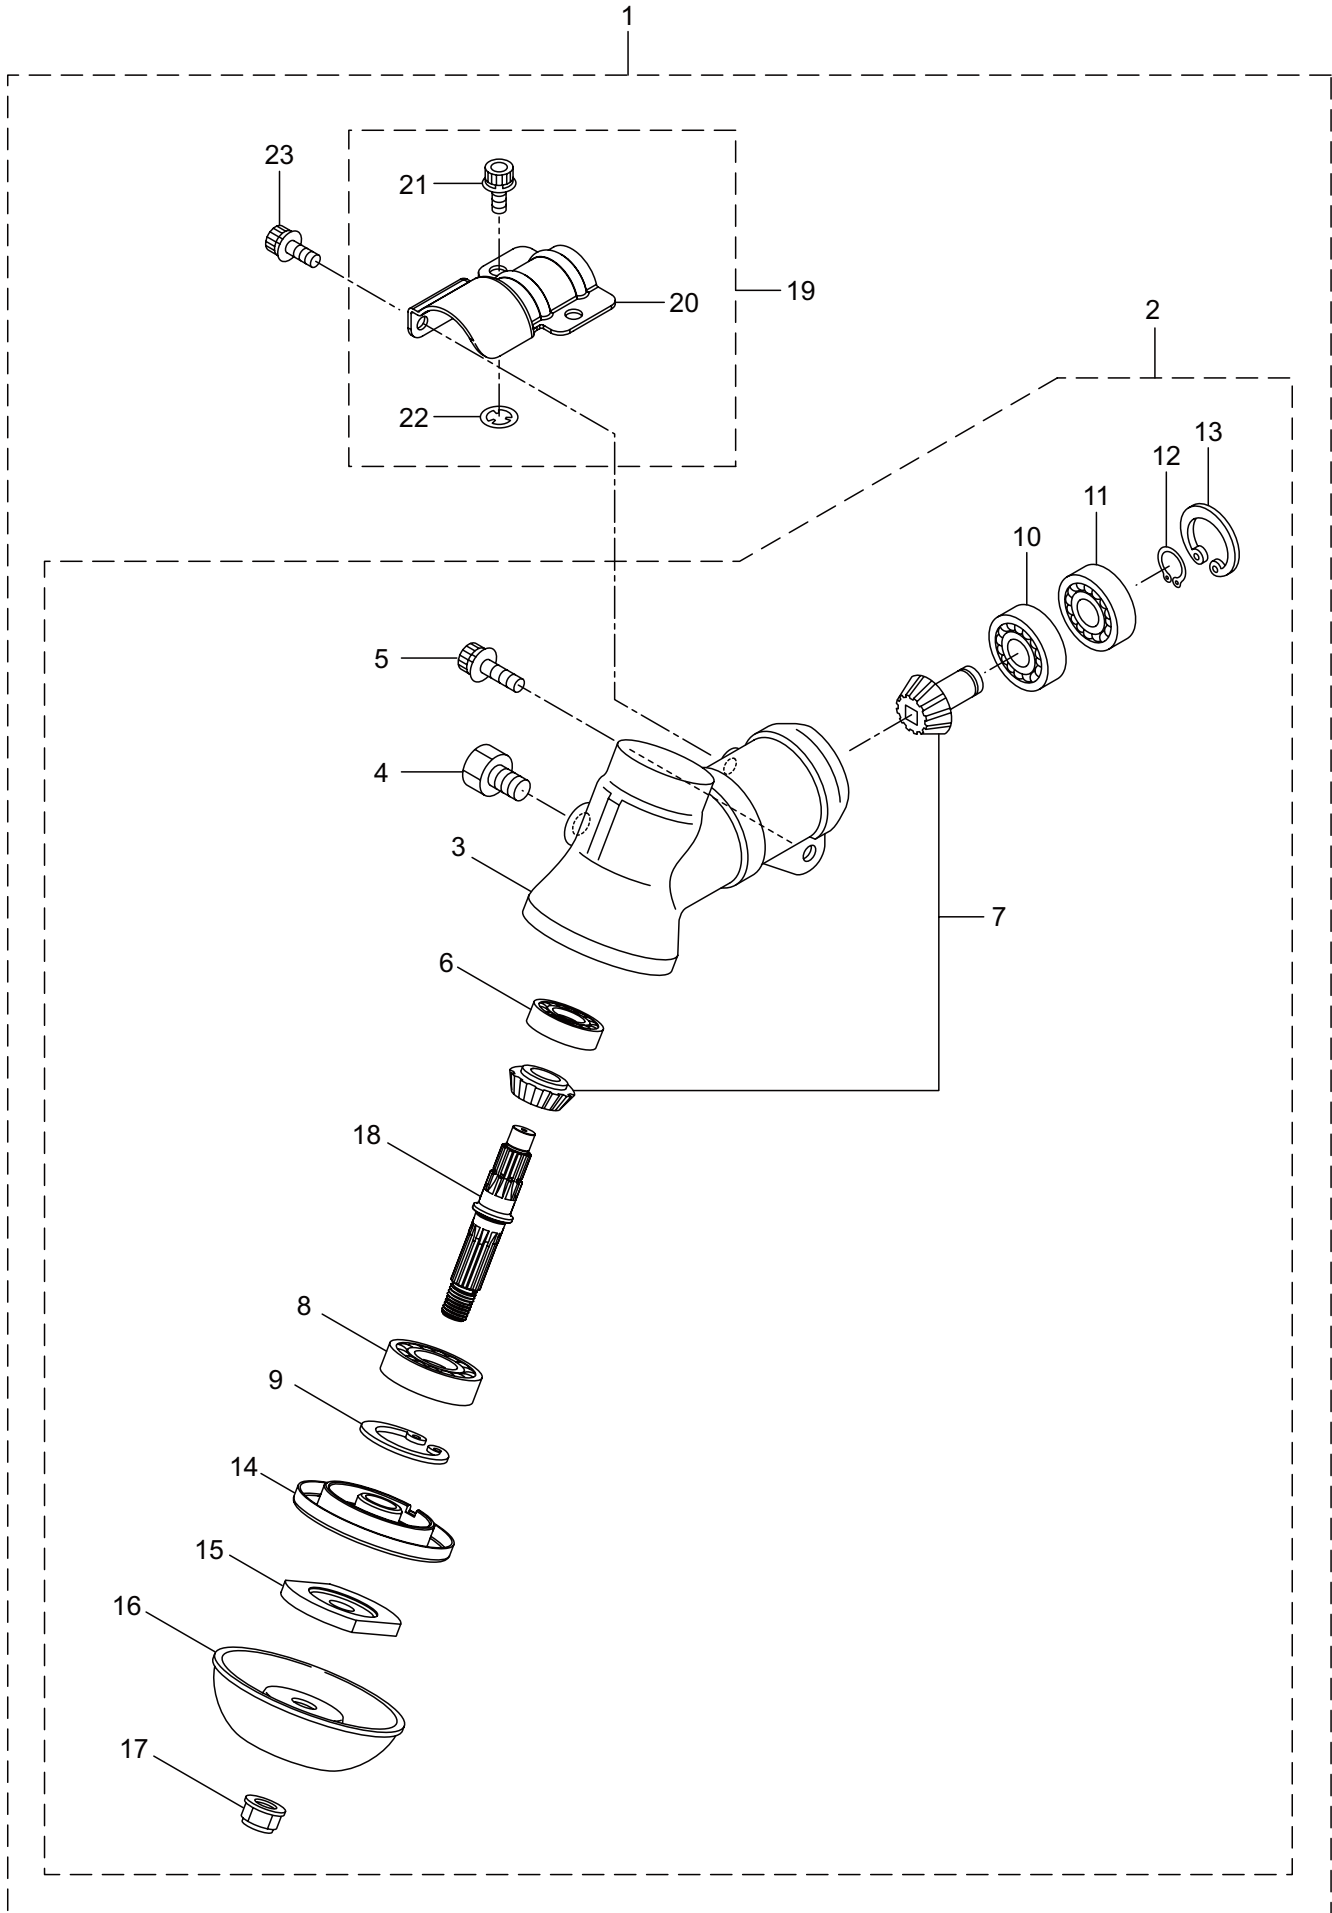

2. MX36E
GEARCASE

Ref. No.	Part No.	Part Name	Q'ty	Remarks
2-1	560638	Gearcase Ass'y	1	Incl.2-23
2-2	560565	Gearcase Ass'y	1	Incl.3-18
2-3	560566	Gearcase	1	
2-4	560504	Bolt	1	M6x8
2-5	560487	Cap Screw	1	M6x30
2-6	560567	Bearing	1	#629
2-7	560577	Gear Set	1	
2-8	560570	Bearing	1	#6201 2RS
2-9	016732	Snap Ring	1	#32
2-10	014490	Bearing	1	#6000
2-11	106933	Bearing	1	#6000Z
2-12	014210	Snap Ring	1	#10
2-13	054676	Snap Ring	1	#26
2-14	560572	Bracket A Ass'y	1	
2-15	560575	Bracket B	1	
2-16	560576	Stabilizer	1	
2-17	560513	Blade Locking Nut	1	M10x1.25
2-18	560569	Blade Shaft	1	
2-19	560593	Bracket Ass'y	1	
2-20	560594	Bracket	1	
2-21	560647	Cap Screw	2	M6x25
2-22	231704	Washer	2	6x13xt1.0
2-23	560602	Cap Screw	1	M5x12