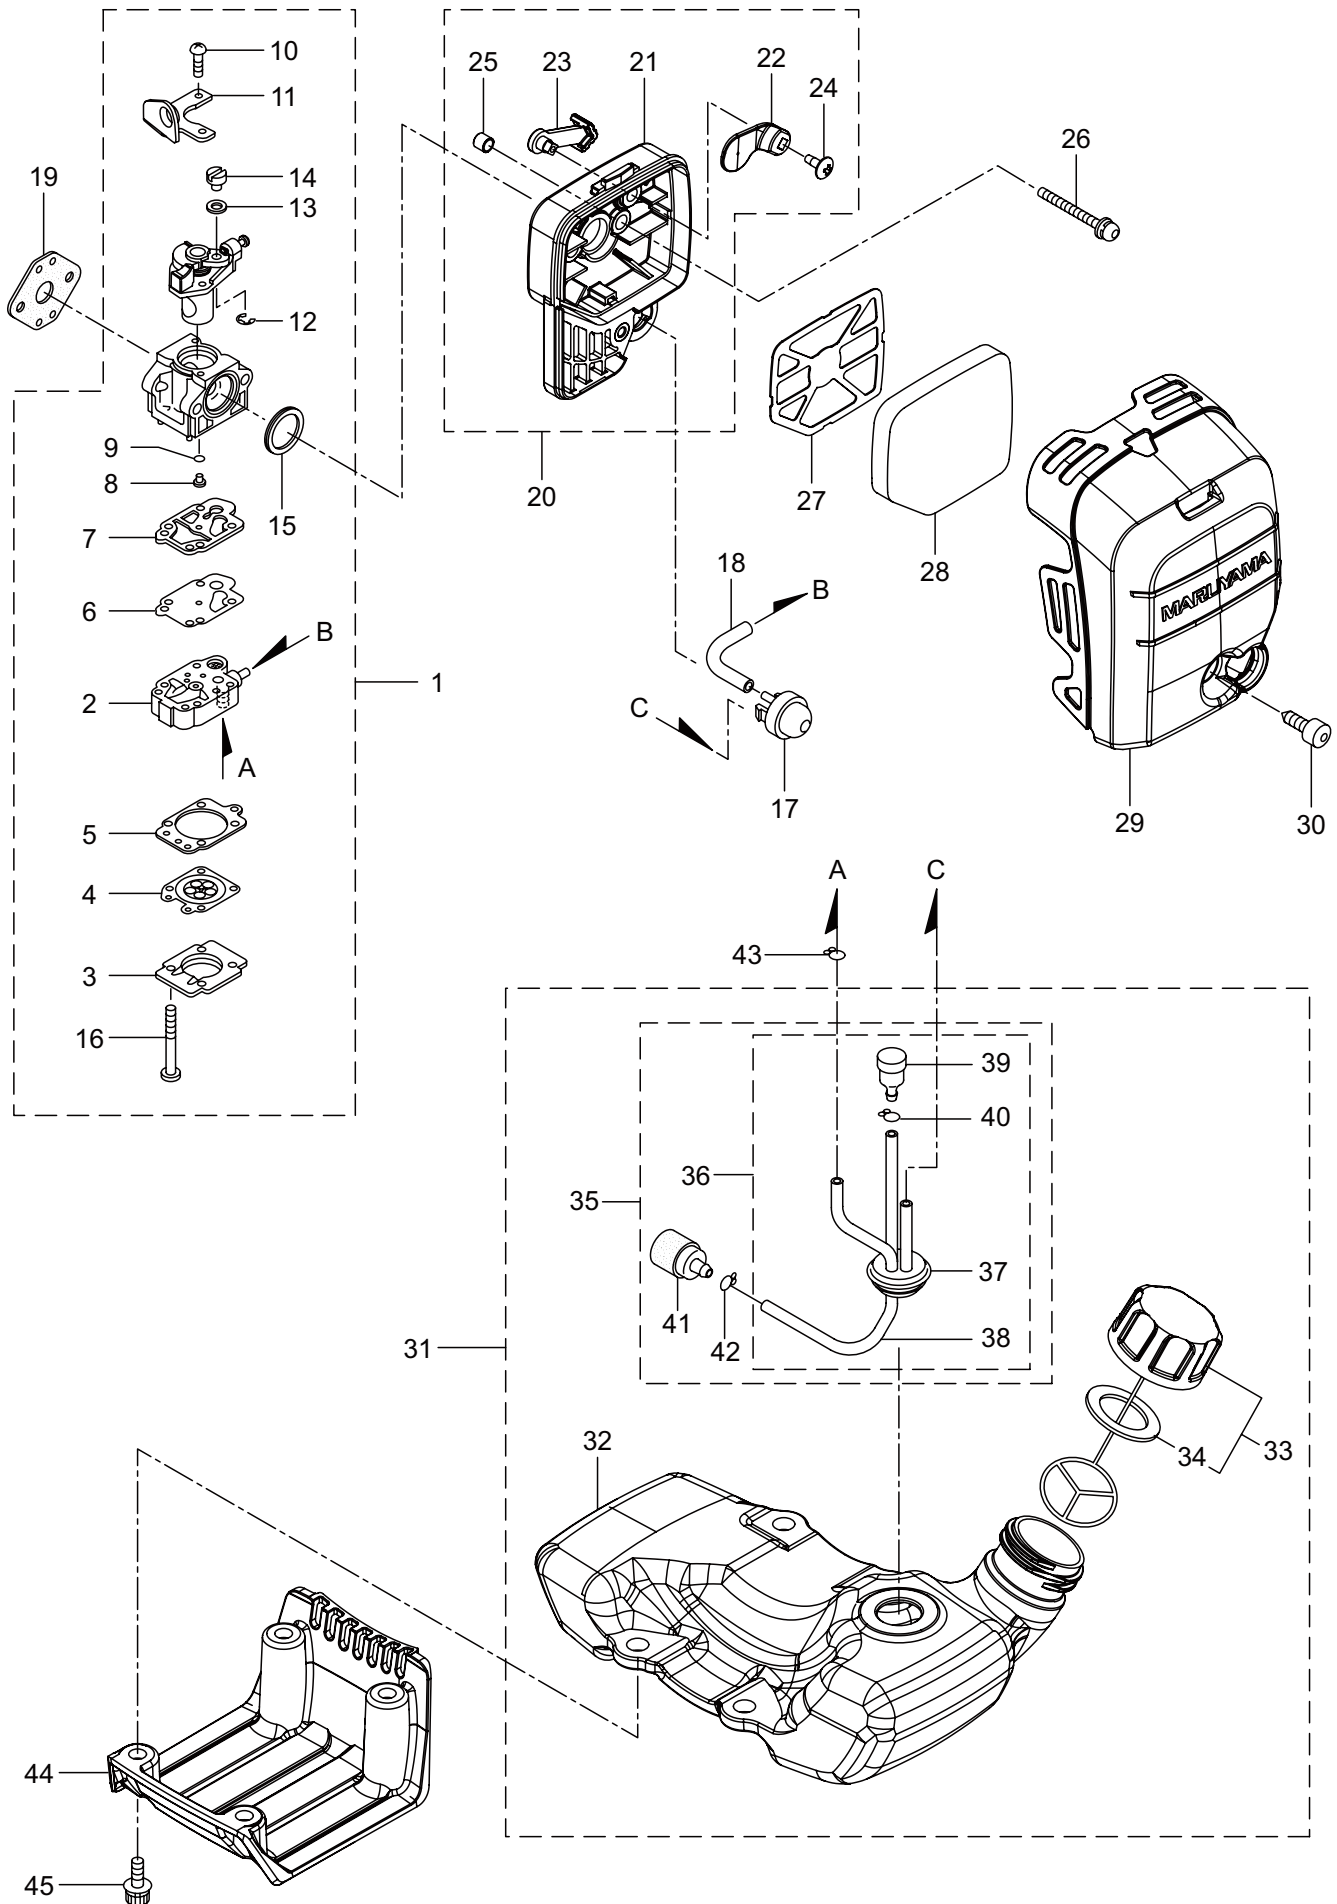

5. MX36E
CARBURETOR, FUEL TANK

Ref. No.	Part No.	Part Name	Q'ty	Remarks
5-1	246167	Carburetor Ass'y	1	Incl.2-16
5-2	246365	Pump Body	1	
5-3	263726	Cover Plate	1	
5-4	283905	Diaphragm, Meterring	1	
5-5	263727	Gasket	1	
5-6	262994	Diaphragm,Fuel Pump	1	
5-7	282576	Gasket	1	
5-8	246467	Main Jet	1	
5-9	261871	O-Ring	1	
5-10	261875	Screw	2	
5-11	264677	Bracket	1	
5-12	261876	E-Ring	1	
5-13	264678	Washer	1	
5-14	261658	Swivel	1	
5-15	261657	Packing	1	
5-16	263737	Screw	4	
5-17	282299	Pump	1	
5-18	279839	Pipe	1	
5-19	262587	Gasket	1	
5-20	279778	Case Ass'y	1	Incl.21-25
5-21	279779	Case Body	1	
5-22	279840	Valve	1	
5-23	279841	Lever	1	
5-24	269032	Screw	1	
5-25	279848	Sleeve	2	
5-26	262720	Cap Screw	2	M5x55
5-27	279783	Plate	1	
5-28	279784	Element	1	
5-29	279786	Cleaner Cover	1	
5-30	286349	Knob	1	
5-31	279789	Fuel Tank Ass'y	1	Incl.32-42
5-32	279790	Fuel Tank	1	
5-33	275306	Fuel Tank Cap Ass'y	1	Incl.34
5-34	274875	Gasket	1	
5-35	246117	Fuel Pipe Pick-up Ass'y	1	Incl.36-42
5-36	246118	Fuel Pipe Ass'y	1	Incl.37-40
5-37	268065	Grommet	1	
5-38	262649	Fuel Pipe	1	
5-39	261590	Breather	1	
5-40	261117	Clip	1	
5-41	264653	Filter Ass'y	1	
5-42	261117	Clip	1	
5-43	261117	Clip	1	
5-44	279674	Stand	1	
5-45	268940	Screw	4	M5x18